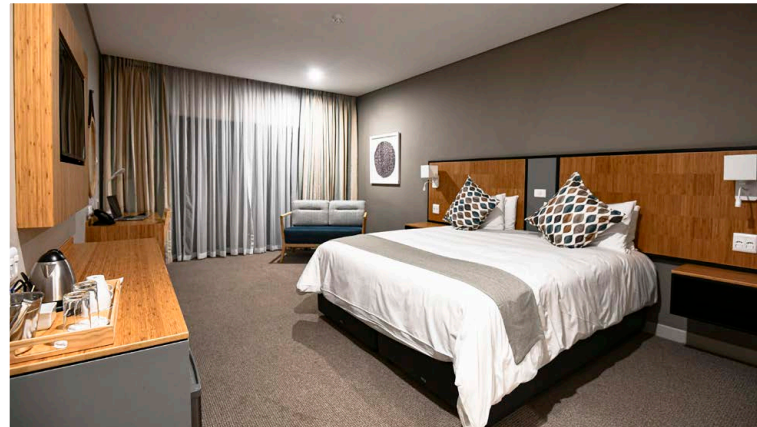

Skukuza Safari Lodge is located within the renowned Skukuza Rest Camp in Kruger National Park. The lodge is your gateway to the ultimate bush escape, where you can immerse yourself in the untamed beauty of the African wilderness while enjoying luxurious comforts and unrivalled biodiversity.

ACCOMMODATION

With 128 remarkable rooms, including family rooms and opulent suites, Skukuza Safari Lodge epitomises luxury and offers an unparalleled experience for every guest. Whether you're traveling with family, friends, or on a solo adventure, we have the perfect accommodation to suit your needs. Choose from a range of accommodations, including 91 standard rooms, 22 family rooms, 7 universally accessible rooms, and 8 luxury suites.

THE NOMBOLO MDHLULI CONFERENCE CENTRE

This state of the art facility which consists of the main hall and four breakaway rooms offers facilities for up to 500 people. It is set in the heart of Skukuza Rest Camp, within walking distance of the Skukuza Safari Lodge. It presents a unique opportunity for a relaxed conferencing atmosphere with its own ambience.

The Main Hall and the four breakaway rooms are named after the Big 5. The breakaway rooms are all the same size and two of the rooms can be joined together and used as one venue.

SEATING ARRANGEMENTS

MAIN HALL - NDLOPFU